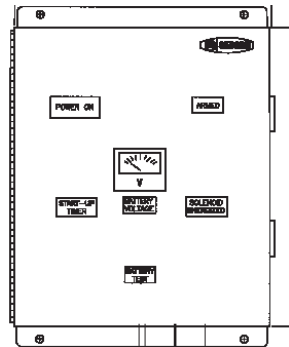

*SINGER Surge Anticipator Panel  
Model SAP as shown*

*Pressure Switch*

*Solenoid*

*120VAC / 60Hz  
Power Supply*