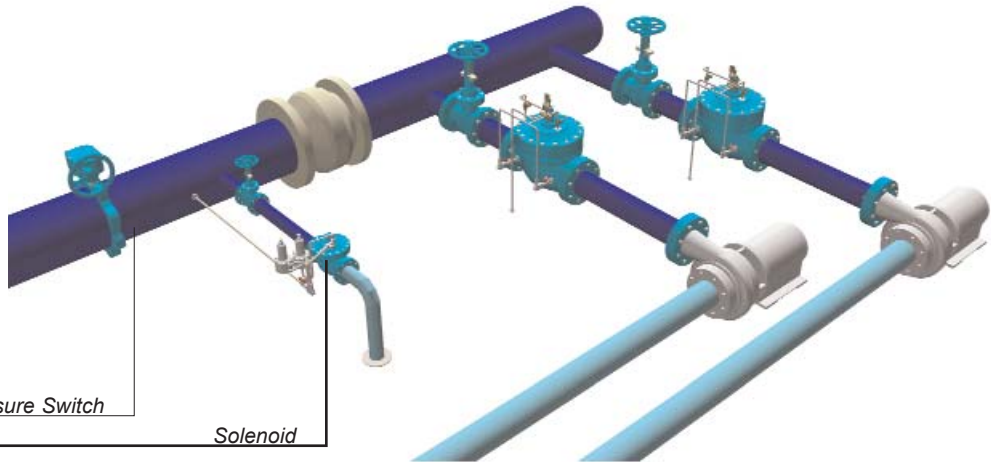

*SINGER Surge Anticipator Panel  
Model SAP as shown*

*Pressure Switch*

*Solenoid*

*120VAC / 60Hz  
Power Supply*