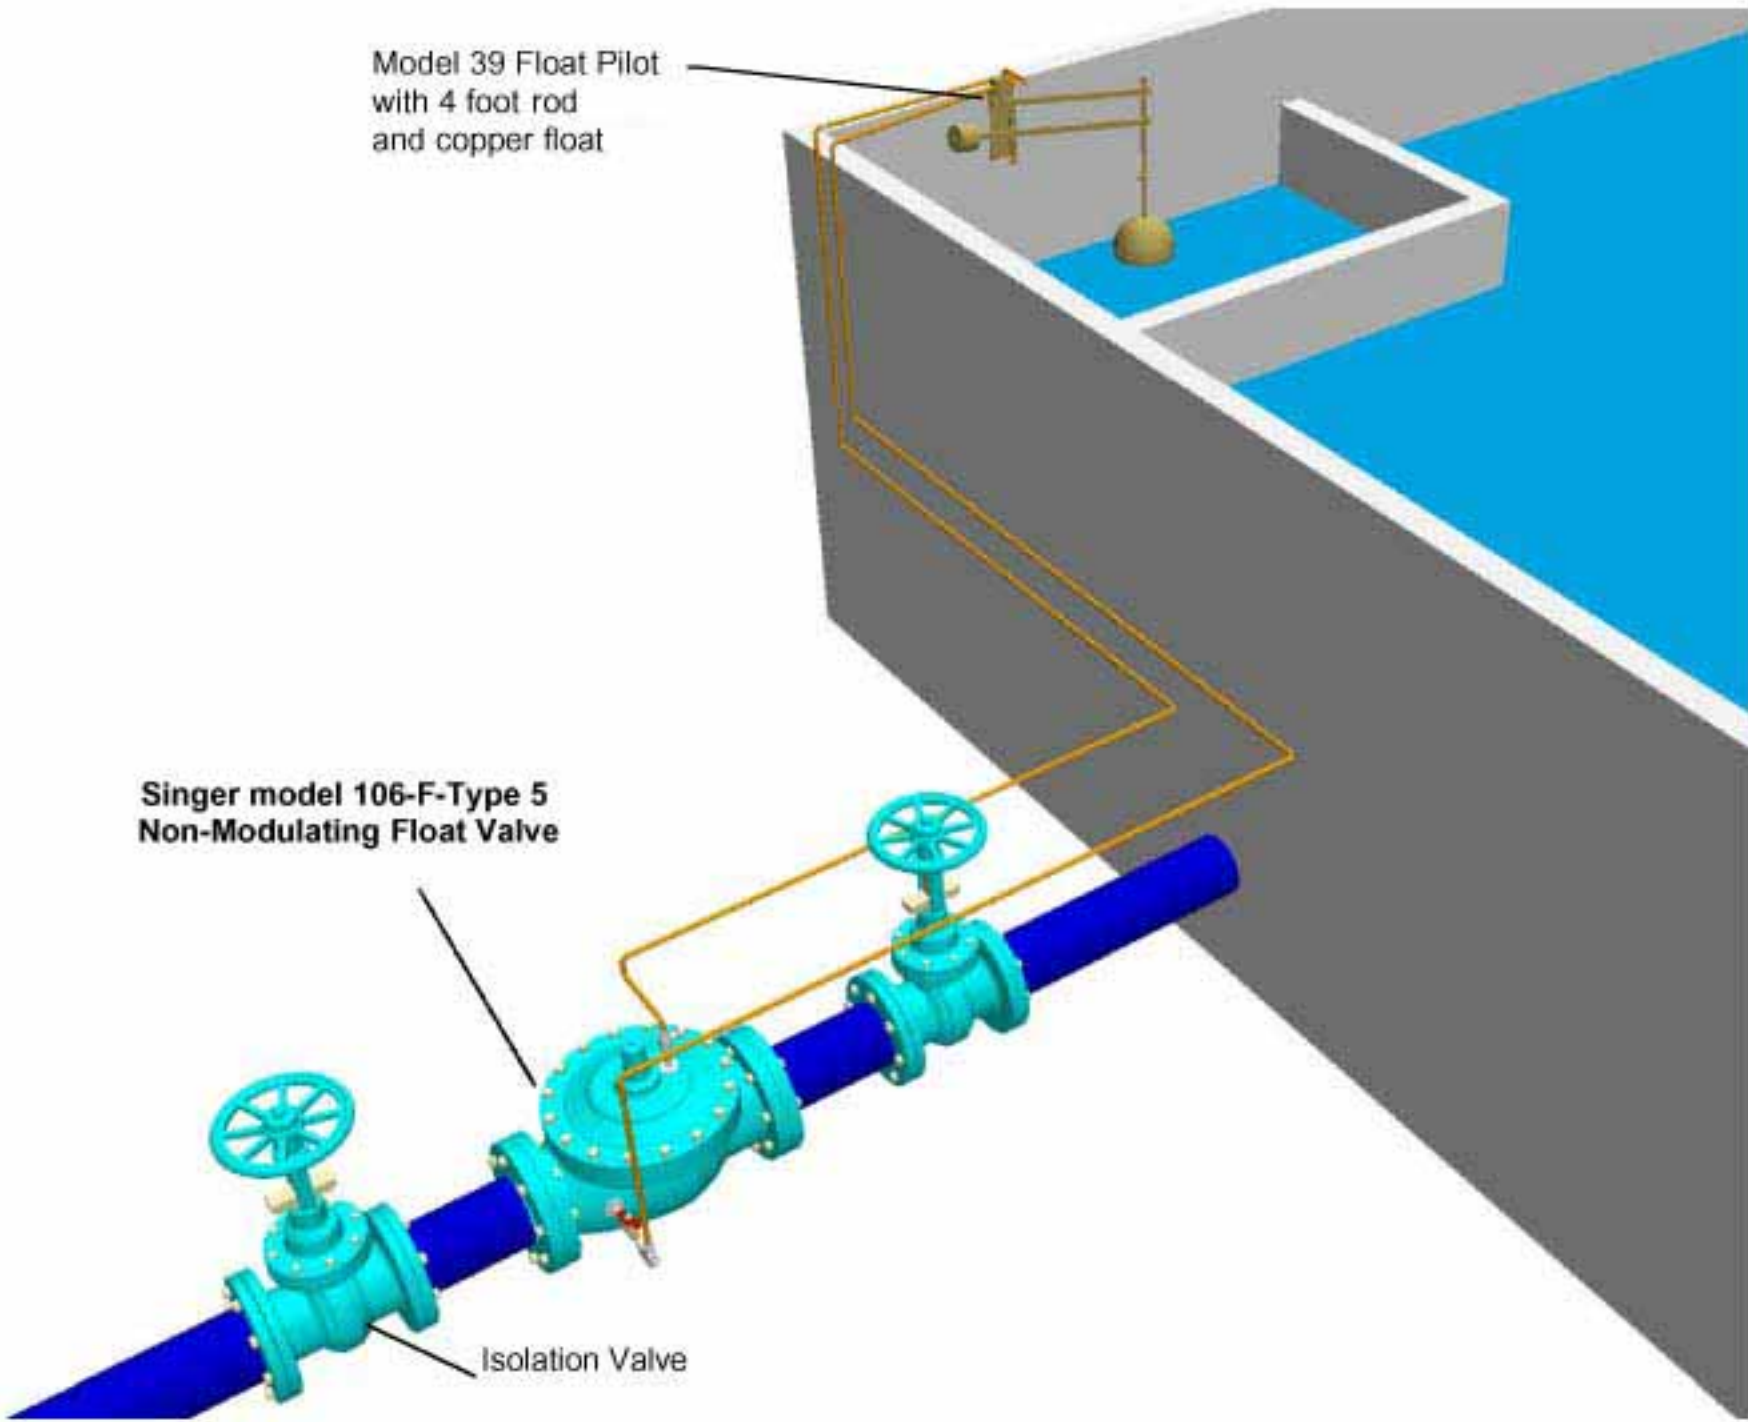

Model 39 Float Pilot  
with 4 foot rod  
and copper float

Singer model 106-F-Type 5  
Non-Modulating Float Valve

Isolation Valve